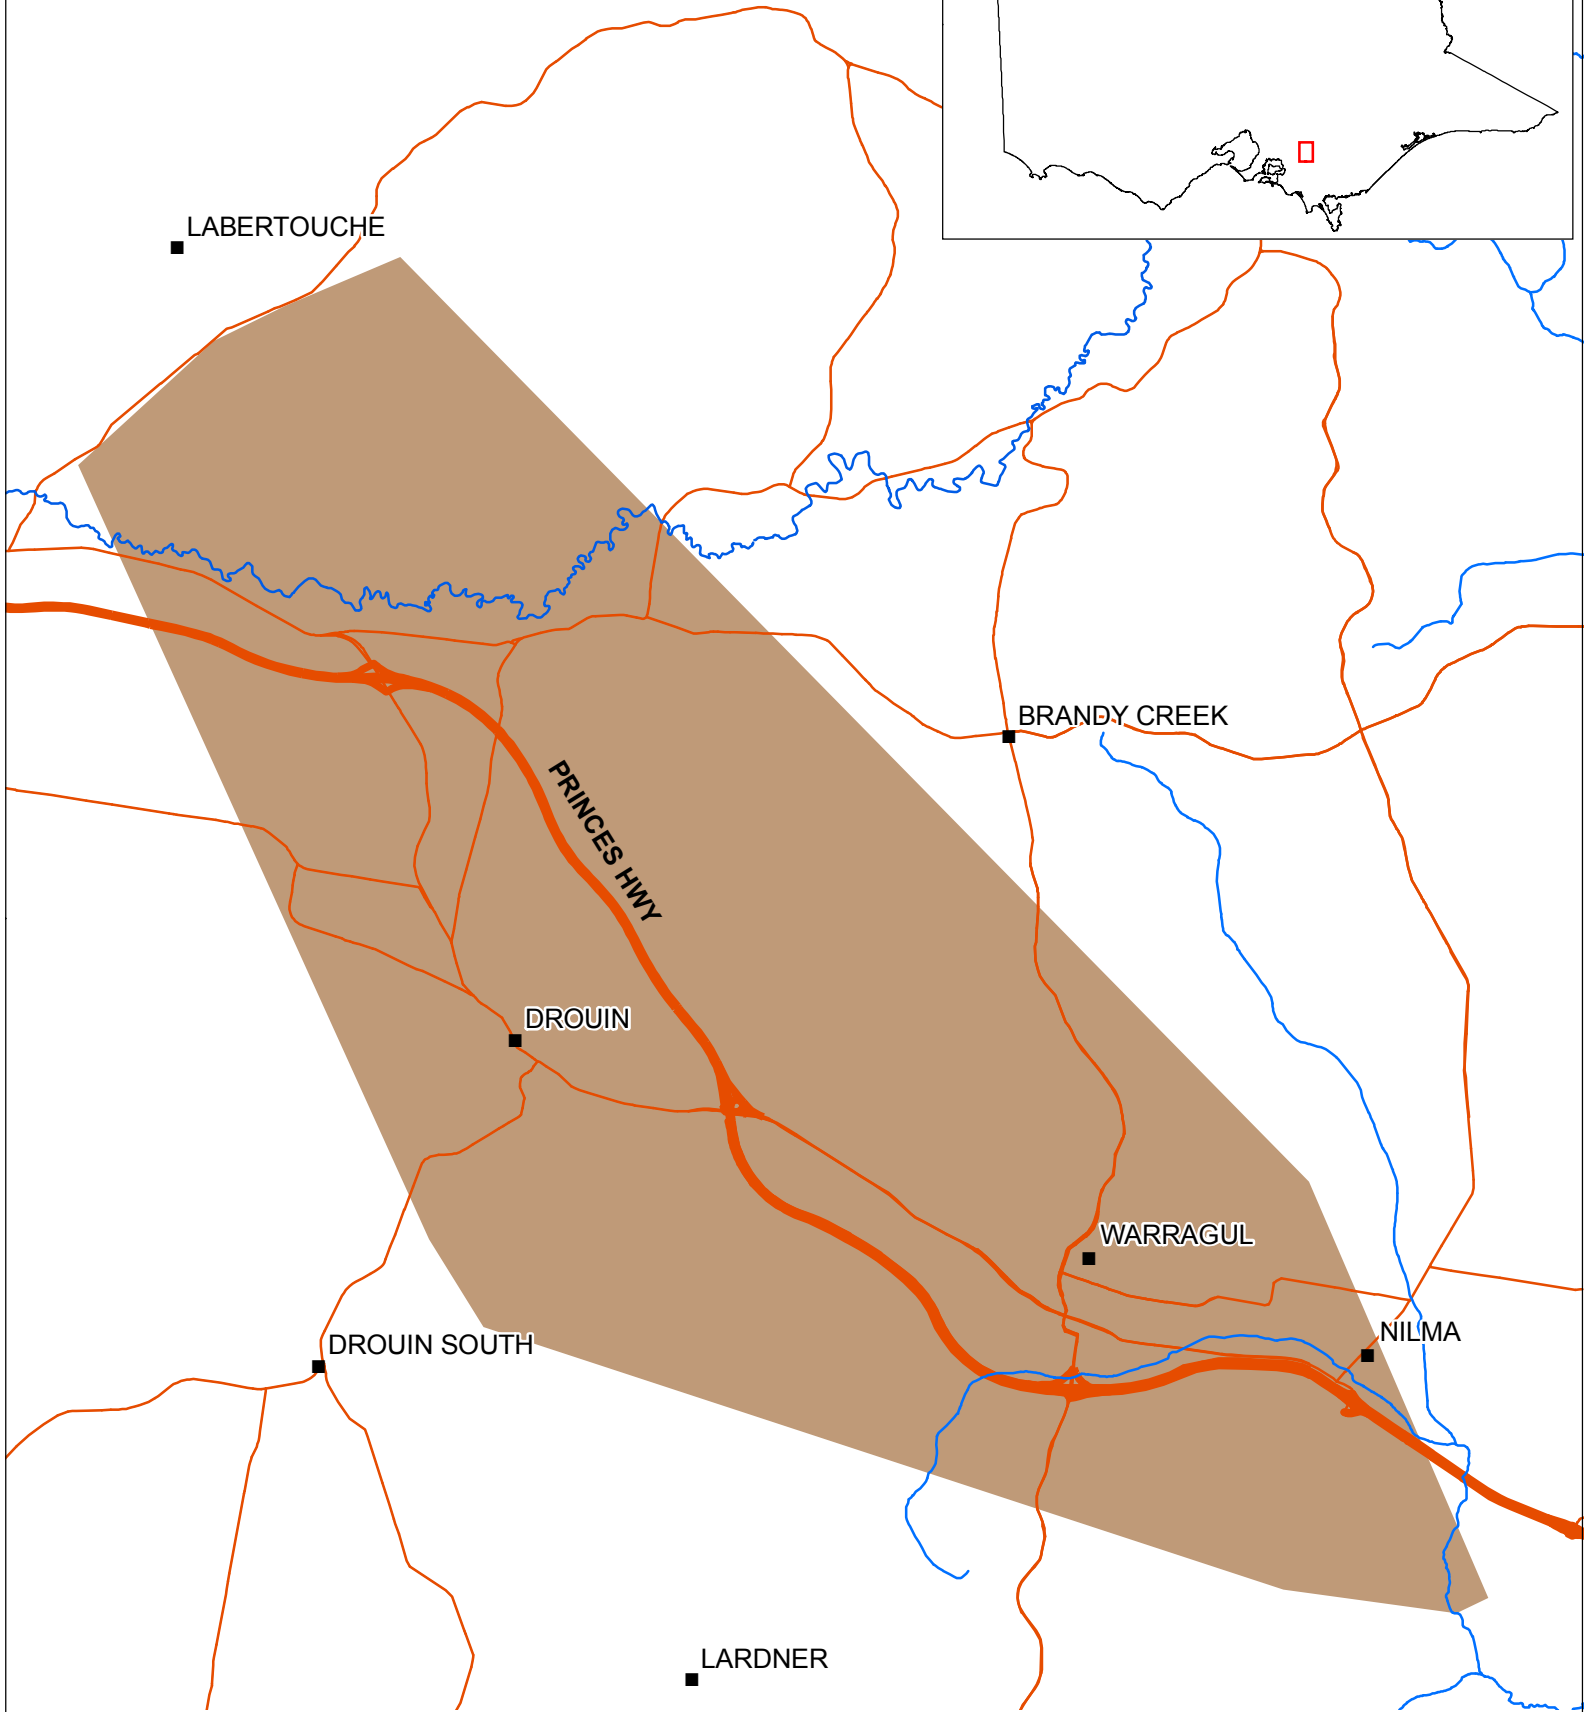

# WARRAGUL BURROWING CRAYFISH KNOWN DISTRIBUTION RANGE

Trust for Nature does not warrant that this map is definitive or free of error and does not accept liability for any error, loss or other consequence arising from the use of this map.

- Major waterways
- Major roads
- WBC Known Distribution Range

0 2 4 km